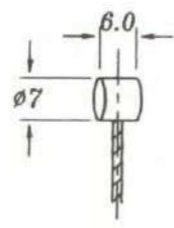

BOITE DE 25 CABLES FREIN 1M80

Réf. C50718
WEINMANN VELOX GALVA G.7
BOULE 6x7mm 15/10e